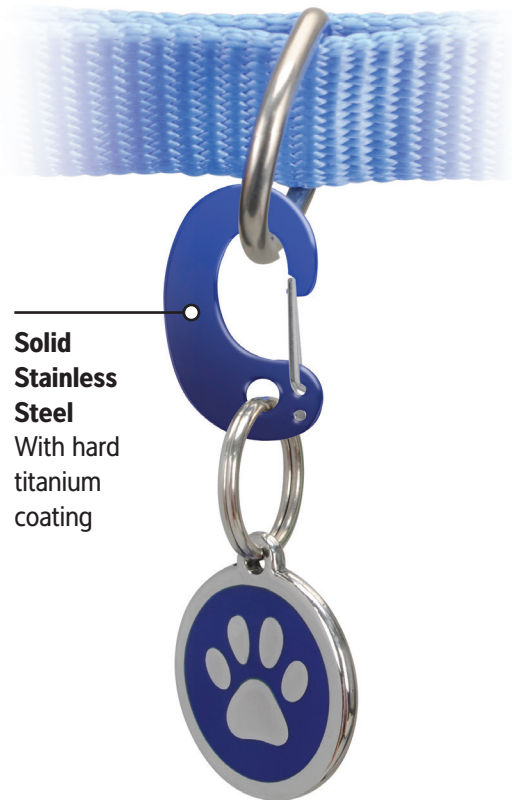

Gold

Purple

Charcoal

Blue

Silver

ACTUAL SIZES

SMALL

18mm x 11mm
($\frac{3}{4}$ " x $\frac{1}{2}$ ")

LARGE

32mm x 19mm
($1\frac{1}{4}$ " x $\frac{3}{4}$ ")

Solid Stainless Steel
With hard titanium coating

QR Tags

with Online profile

QR Tags use the latest technology to store information, and track and recover lost pets. All tags have a QR code that can be scanned by a smart phone with a QR app. This connects to a 24/7 call centre number and the pet's personal online profile page. The details can be updated at anytime.

ACTUAL SIZES

SMALL
25mm (1")

LARGE
33mm ($1\frac{1}{4}$ ")

6BNB

6BNHP

6BNN

6BNR

6PPB