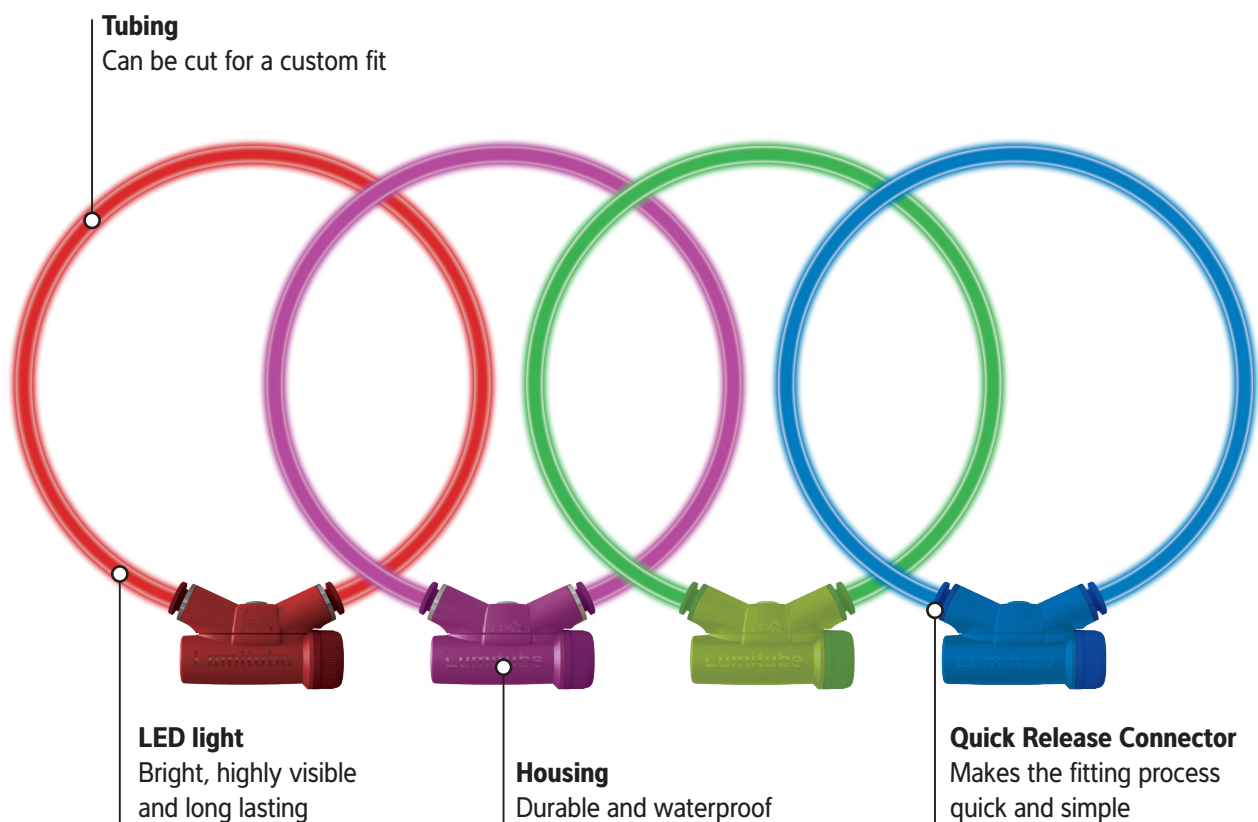

LED Colour Range

SIZES	
	Up to 50cm (20") Up to 80cm (32")
Collar Length	15-50cm (3-20") 15-80cm (3-32")