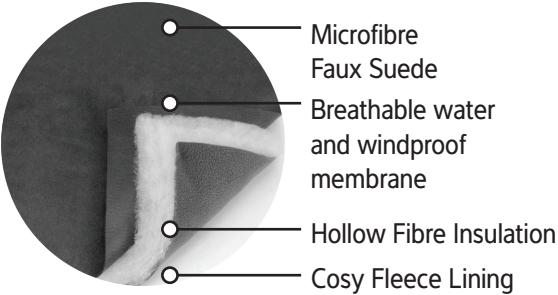

Dog Coats

Perfect-Fit Warm Coats

With its unique fully adjustable features, it's a coat designed for all shapes and sizes. With hollow fibre insulation, luscious fleece lining and fashionable colours, this coat will combine comfort and style in cold weather. Windproof, waterproof and fully machine washable.