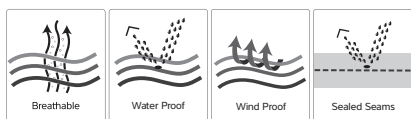

'Snap off tube'
Allows the rolls
to fit all standard
dispensers

Dispenses
Bags easily

Dog Coats

Perfect-Fit Rain Coats

With its unique fully adjustable features, it's a coat designed for all shapes and sizes. With back leg loops and reflective trim, this coat won't cramp your dog's style. Sealed seams and water and windproof construction ensure comfort in any weather.