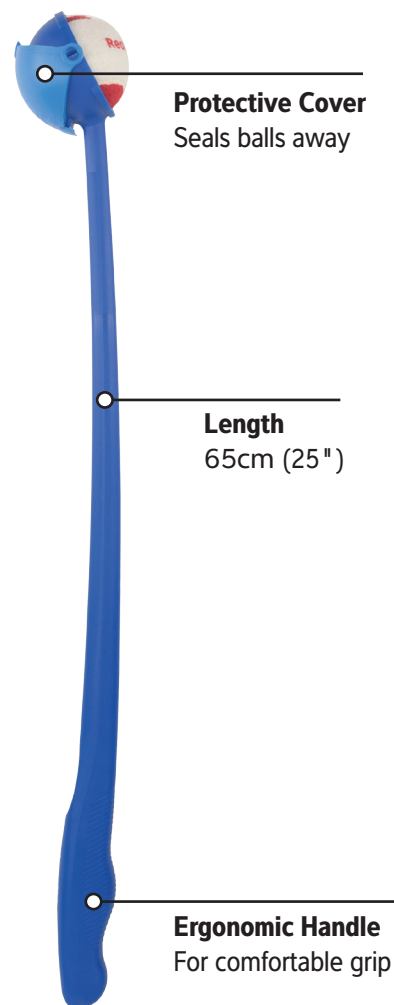

Pet Beds

2-Way Beds

Adjustable to use as a flat mat or a cosy folded bed, the 2-way bed can easily be converted using 4 snap buttons.

Microfibre 2-Way Beds

	DIMENSIONS	
	FLAT	FOLDED
Width	50cm (20")	35cm (14")
Length	60cm (24")	42cm (14")
Height	2.5cm (1")	12cm (5")

Dog Play

Ball Throwers

Flingo Mudguard Classic

Flingo MudGuard Classic is a fixed length ball thrower with a unique protective cover. The ball is sealed away after use, making handling and storing clean and simple - no more dog slobber and dirt! Designed to fit Red Dingo balls and regular sized tennis balls. Patent Pending.