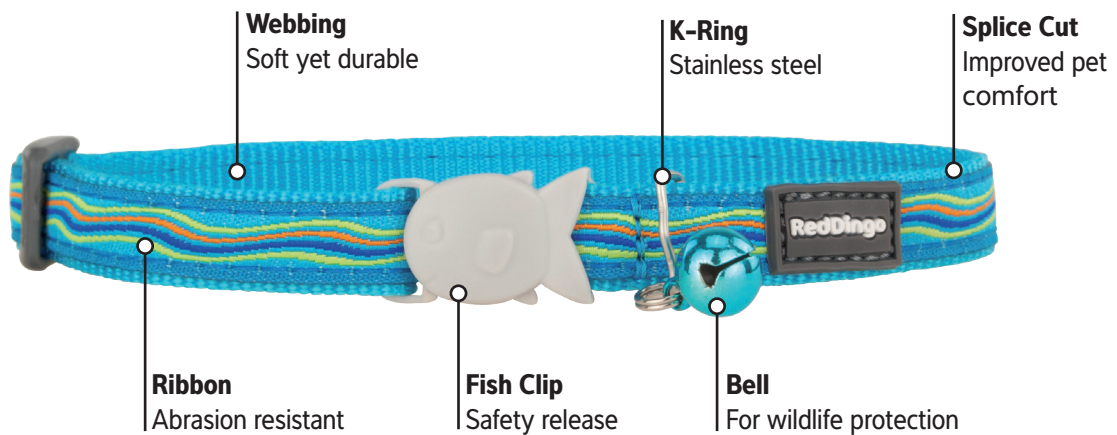

CONTENTS

Cat Collars, Leads & Harnesses	4	Mattresses.....	25
Cat Collars.....	4	Insulated Adventure Mats.....	26
Kitten Collars.....	4	2-Way Beds.....	27
Harnesses & Leads.....	5	Dog Play	28
Design & Colour Guide.....	6	Ball Throwers.....	28
Dog Collars, Leads & Harnesses	9	Balls.....	28
Collars.....	9	Pet ID tags	29
Webbing Widths.....	9	Stainless Steel with Enamel.....	29
Lumitube - Illuminated Collars.....	11	Stainless Steel with Glitter.....	31
Leads.....	12	Flat Stainless Steel.....	31
Harnesses.....	14	Flat Brass.....	31
Character Clips.....	15	Flat Plastic.....	31
Design & Colour Guide.....	16	Diamante.....	32
Dog Accessories	19	Tag Express.....	33
Dingo Doo Pouches.....	19	Tag Xchangers.....	34
Dingo Doo Bags.....	19	QR Tags.....	34
Dog Coats	20	Promotional Material	35
Perfect-Fit Rain Coats.....	20	Tag Express Display Board.....	35
Perfect-Fit Warm Coats.....	21	Tag Express Poster.....	35
Pet Bowls	22	Lumitube Display Box.....	35
Melamine Pet Bowls.....	22	Floor Display Stand.....	35
Stainless Steel Pet Bowls.....	23	Waterfall Rack Signage.....	35
Pet Beds	24	Dog Size Chart Rack Signage.....	35
Donuts.....	24	Packaging Tape.....	35
		Lanyards & Carry Bags.....	35
		QR Pet Tags Display.....	35

Cat Collars, Leads & Harnesses

Collars

Quality nylon webbing and abrasion resistant ribbon ensures long lasting comfort. Featuring a safety release fish clip and wildlife protection bell.

Cat Collars

Kitten Collars