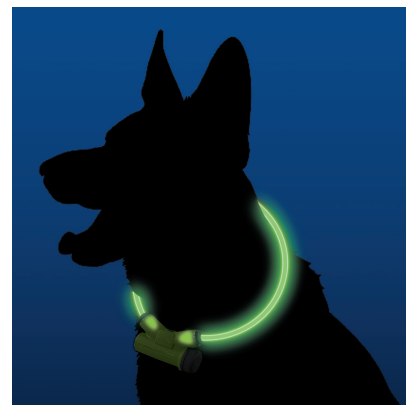

*Available in Bucklebone and select designs only

Dog Collars, Leads & Harnesses

Bucklebone Collars

Martingale Collars

The Martingale Collar, also known as a half choke collar, is designed for dogs with small heads to help prevent them backing out of a collar. It can also help control dogs prone to pulling.

*Available in Bucklebone and select designs only

Dog Collars, Leads & Harnesses

Lumitube

Illuminated Safety Collars

The LUMITUBE collar is illuminated by two powerful LEDs to keep dogs visible at night. The tube length can be cut to size and the quick release connectors make the sizing process quick and easy. The collar is waterproof and suitable for swimming and wet weather outings. LUMITUBE runs on one AAA battery (included). Replacement batteries are inexpensive and widely available. LUMITUBE has been designed to slip over the dog's head.