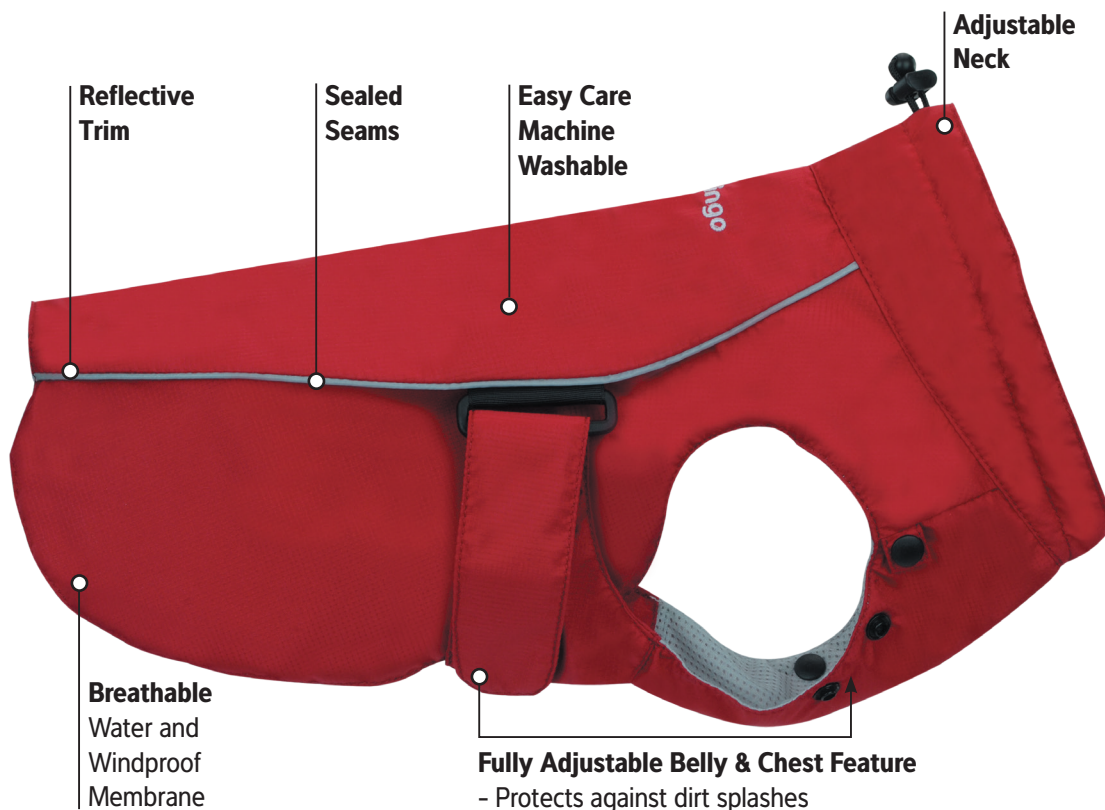

Fits snugly
onto lead
doesn't dangle
and swing
around

Dingo Doo Bags

Degradable Dingo Doo Bags have an extended tube for easy installation into the Dingo Doo Pouch. The rolls will also fit all standard holders by simply snapping the end of the tube off at the pre-determined point.

'Snap off tube'
Allows the rolls
to fit all standard
dispensers

Dispenses
Bags easily

Dog Coats

Perfect-Fit Rain Coats

With its unique fully adjustable features, it's a coat designed for all shapes and sizes. With back leg loops and reflective trim, this coat won't cramp your dog's style. Sealed seams and water and windproof construction ensure comfort in any weather.