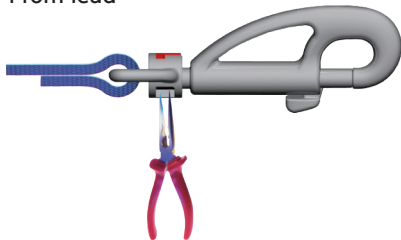

How To Attach Character Clips To Red Dingo Leads

Remove Character Clip
From lead

Connect Character Clip
To lead

Dog Collars, Leads & Harnesses

Design & Colour Guide

Classic Range

Red

Orange