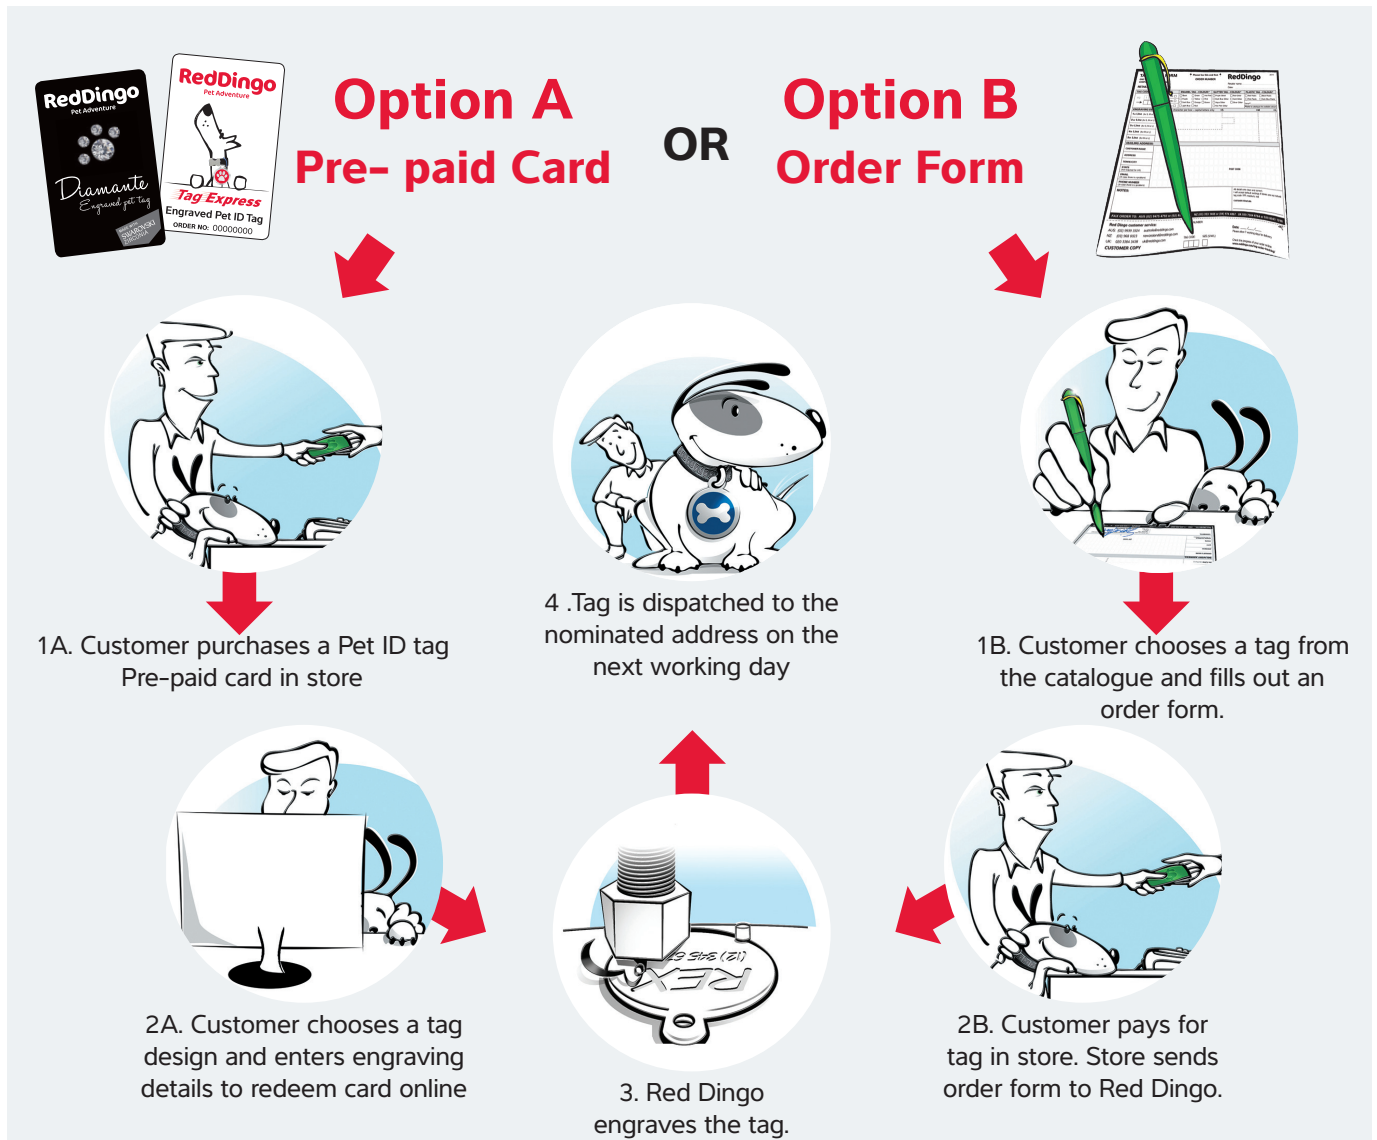

Tag Express

Two ways to sell Engraved Pet ID Tags

The black card is for Diamante tags
The white card is for all other tags