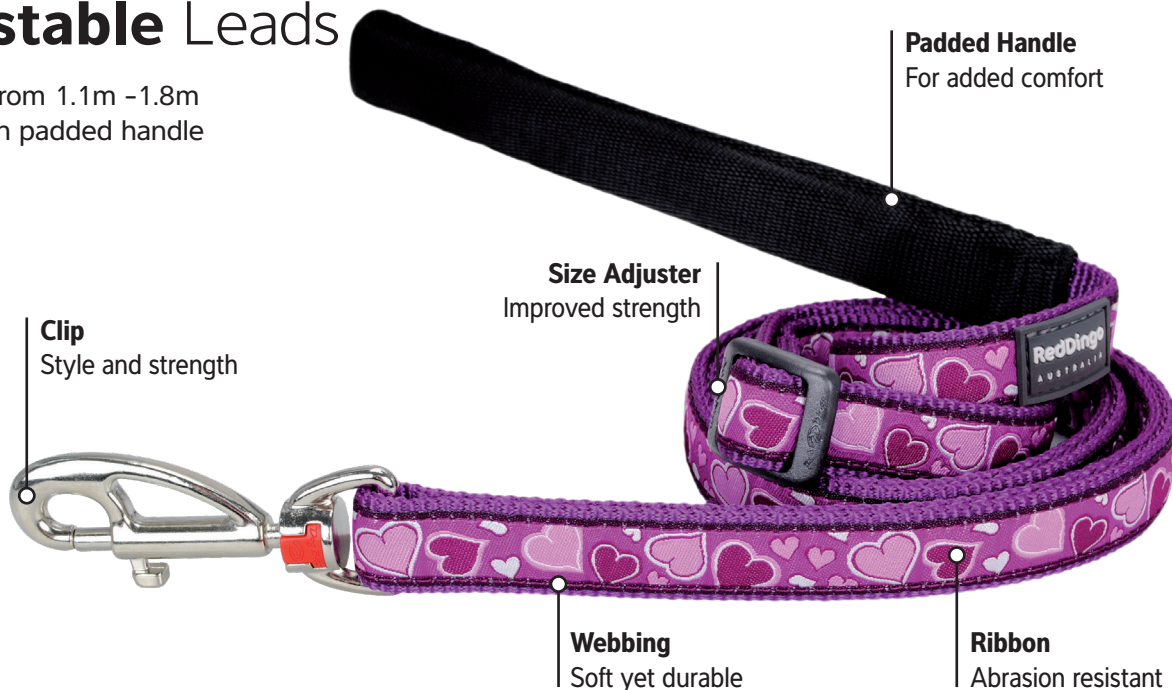

Shoulder Lead

Medium Lead
1.30m (4ft 2")

Hands Free

Short Lead
1.05m (3ft 5")

Temporary Tie

	SIZES			
	12	15	20	25
Width	12mm (½")	15mm (5/8")	20mm (4/5")	25mm (1")
Overall Length	2m (6½ft)	2m (6½ft)	2m (6½ft)	2m (6½ft)
Size Guide	Chihuahua Fox Terrier	Yorkshire/Maltese Terrier	Beagle Border Collie	Labrador, Retriever Rottweiler

For the full range of colour and design options, see pages 16-18

Dog Collars, Leads & Harnesses

Adjustable Leads

Adjustable from 1.1m -1.8m (3½-6ft) with padded handle

Fixed Leads

Available at a fixed length of 1.2m (4ft) with padded handle