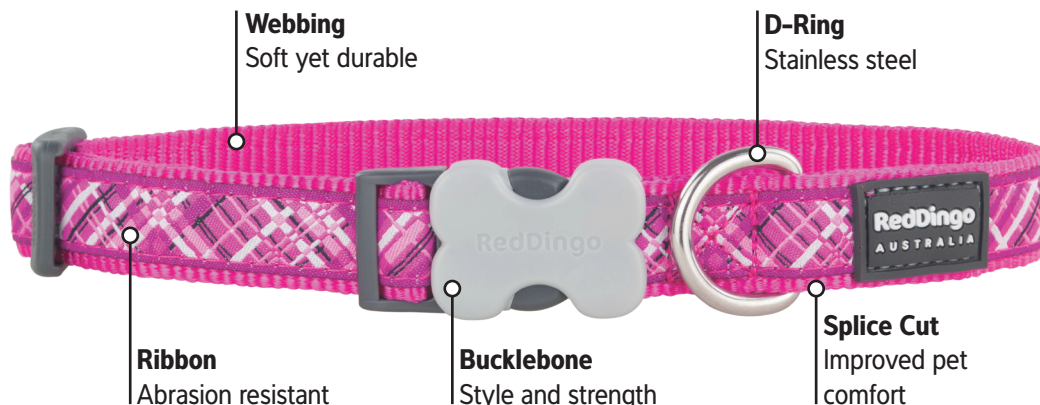

Reflective Ziggy - Black

Reflective Ziggy - Hot Pink

Reflective Ziggy - Lime Green

Reflective Ziggy - Turquoise

Dog Collars, Leads & Harnesses

Collars

Red Dingo dog collars are not only strong, durable and good looking, they are designed to be extra comfortable for man's best friend. The trademark Bucklebone clip is amongst the strongest side release buckles on the market. The collars are adjustable and the stainless steel D-ring will not rust or discolour the dog's fur.

*Available in Bucklebone and select designs only

Dog Collars, Leads & Harnesses

Bucklebone Collars

Martingale Collars

The Martingale Collar, also known as a half choke collar, is designed for dogs with small heads to help prevent them backing out of a collar. It can also help control dogs prone to pulling.