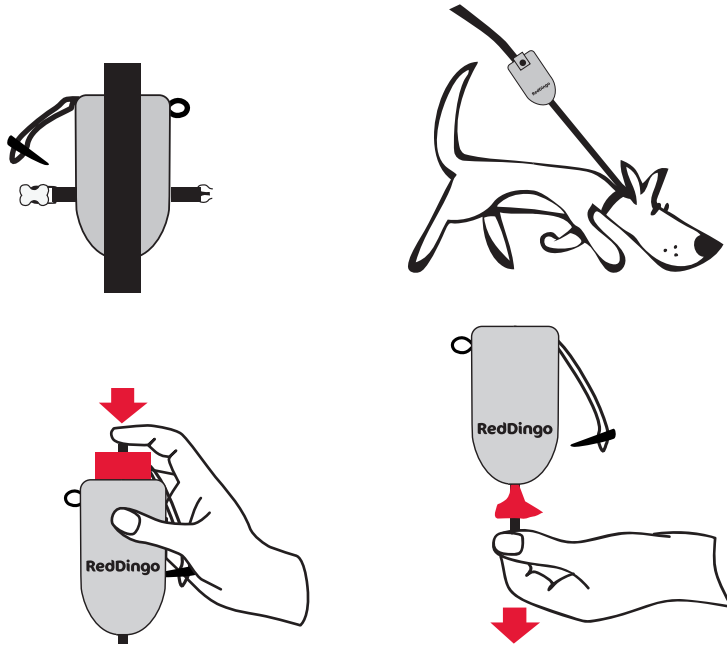

Dog Accessories

Dingo Doo Pouch

Our Dingo Doo Pouch is the perfect accessory for those “oopsy” moments. The Pouch is a unique design that attaches snugly to the lead, rather than dangling and swinging around. It accepts rolls of Dingo Doo Bags, which dispense from the bottom of the Pouch. Any standard bags can also be stuffed loosely in the Pouch. Each Pouch comes with one roll of bags.

Fits snugly
onto lead
doesn't dangle
and swing
around

Dingo Doo Bags

Degradable Dingo Doo Bags have an extended tube for easy installation into the Dingo Doo Pouch. The rolls will also fit all standard holders by simply snapping the end of the tube off at the pre-determined point.