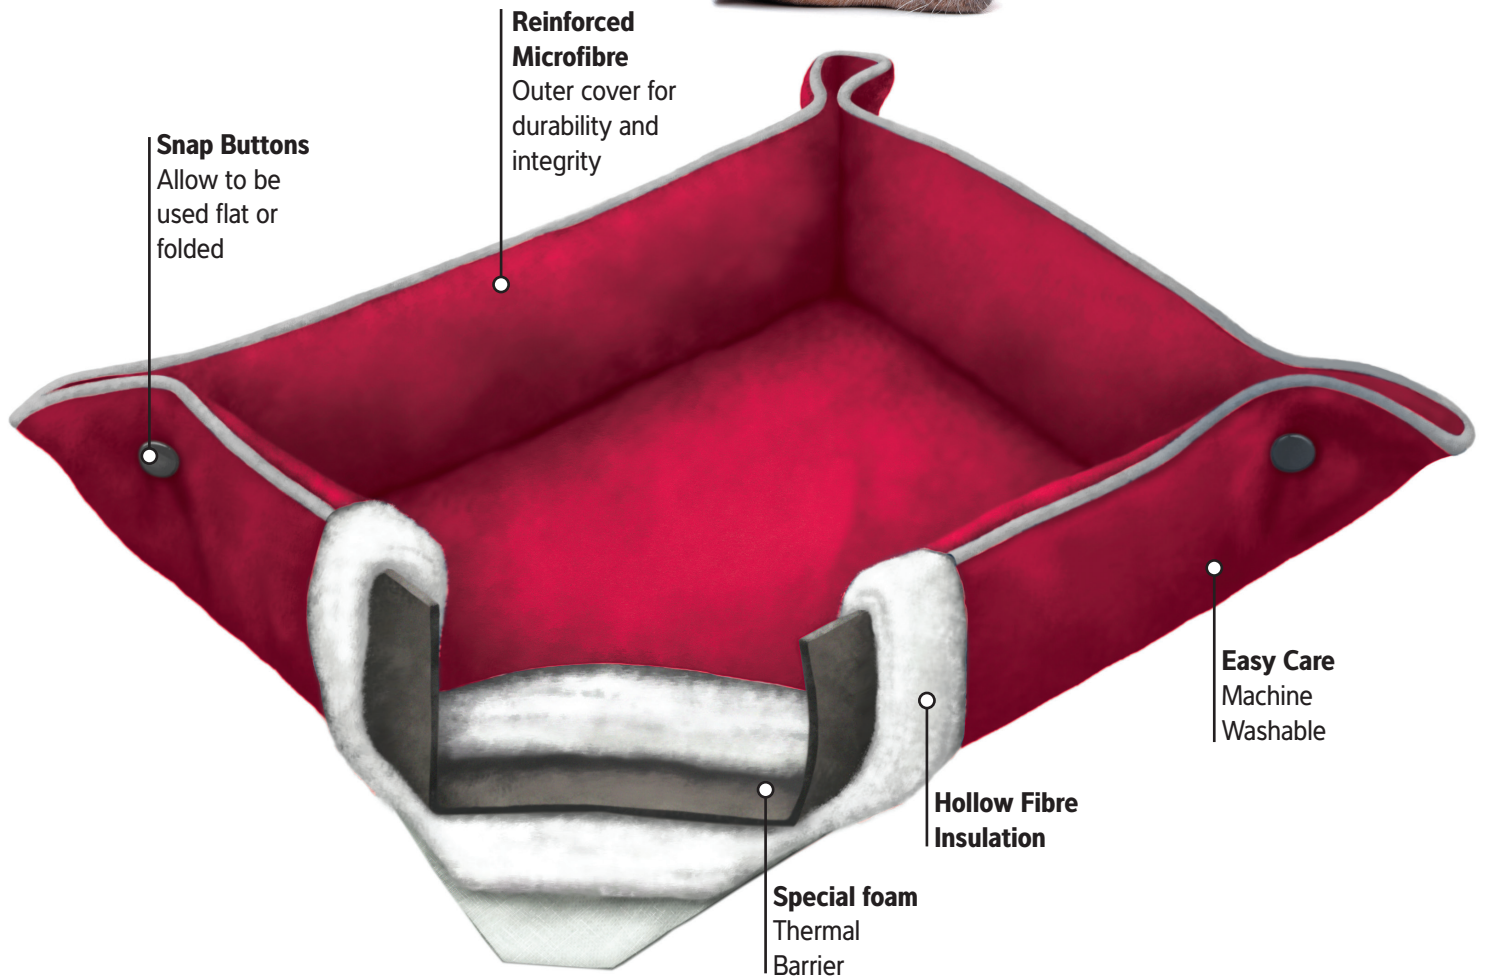

Pet Beds

Insulated Adventure Mats

Whether around the house or out on an adventure, the special foam insert and hollow fibre insulation creates a thermal barrier, ensuring sweet dreams and total comfort on any surface.

Microfibre Adventure Mats

DIMENSIONS			
	SML	MED	LGE
Width	45cm (18")	60cm (24")	75cm (30")
Length	60cm (24")	80cm (32")	100cm (40")
Height	2.5cm (1")	2.5cm (1")	2.5cm (1")
Size Guide	Chihuahua Cat	Beagle Border Collie	Labrador, Retriever Rottweiler

Pet Beds

2-Way Beds

Adjustable to use as a flat mat or a cosy folded bed, the 2-way bed can easily be converted using 4 snap buttons.

Microfibre 2-Way Beds

	DIMENSIONS	
	FLAT	FOLDED
Width	50cm (20")	35cm (14")
Length	60cm (24")	42cm (14")
Height	2.5cm (1")	12cm (5")