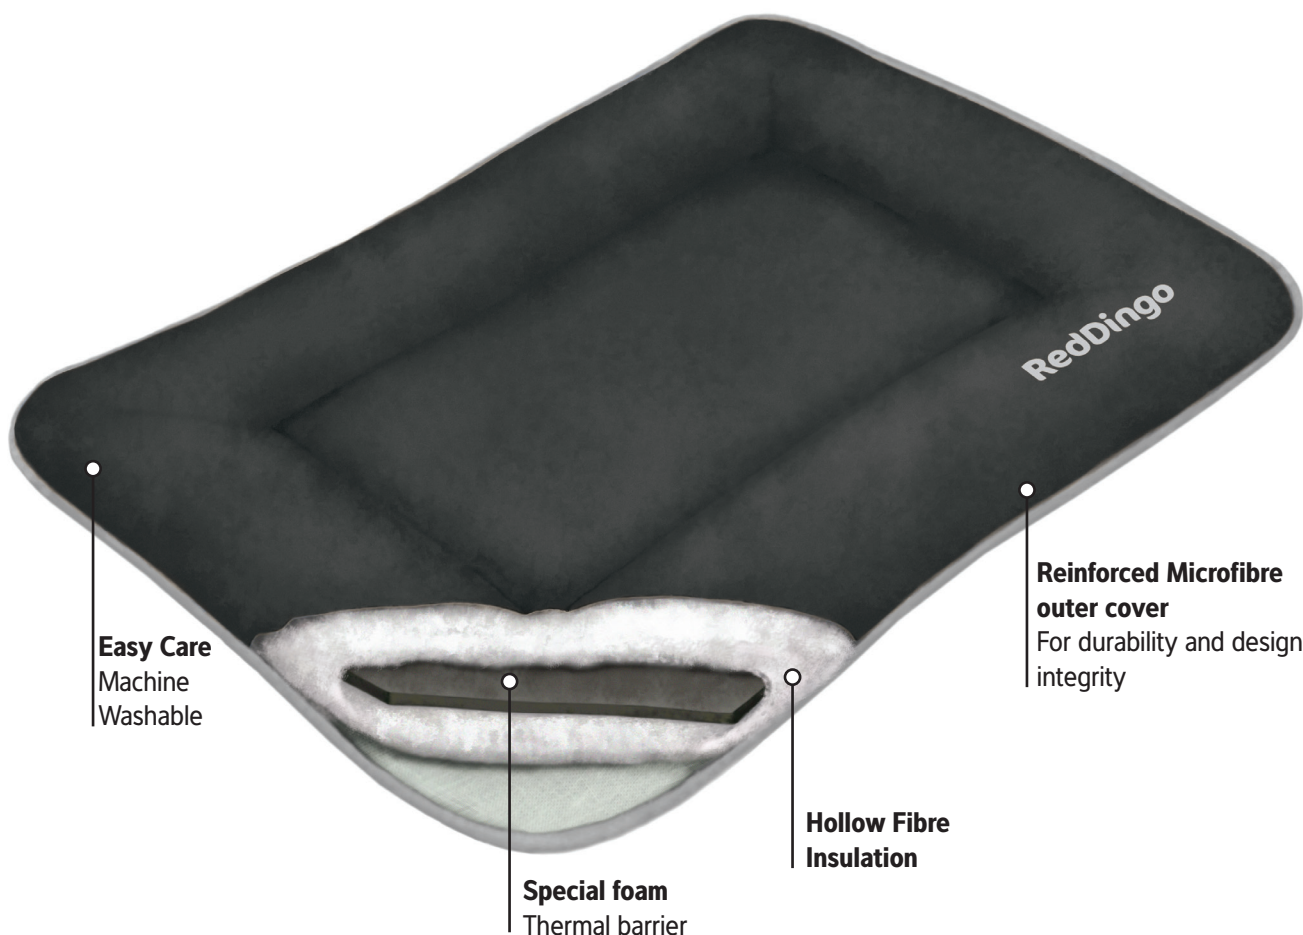

25mm foam base
Waterproof inner membrane
Multi layer comfort

Machine washable
Removable cover

Foam base
Guaranteed comfort

Internal foam design
Shape retention

Waterproof inner membrane
Odour and germ protection

Microfibre Mattresses

	DIMENSIONS			
	SML	MED	LGE	X-LGE
Width	45cm (18")	60cm (24")	75cm (30")	100cm (40")
Length	60cm (24")	80cm (31")	100cm (40")	130cm (51")
Height	10cm (4")	10cm (4")	10cm (4")	5cm (2")
Size Guide	Chihuahua Cat	Beagle Border Collie	Labrador, Retriever Rottweiler	Bull Mastiff St Bernard

Pet Beds

Insulated Adventure Mats

Whether around the house or out on an adventure, the special foam insert and hollow fibre insulation creates a thermal barrier, ensuring sweet dreams and total comfort on any surface.