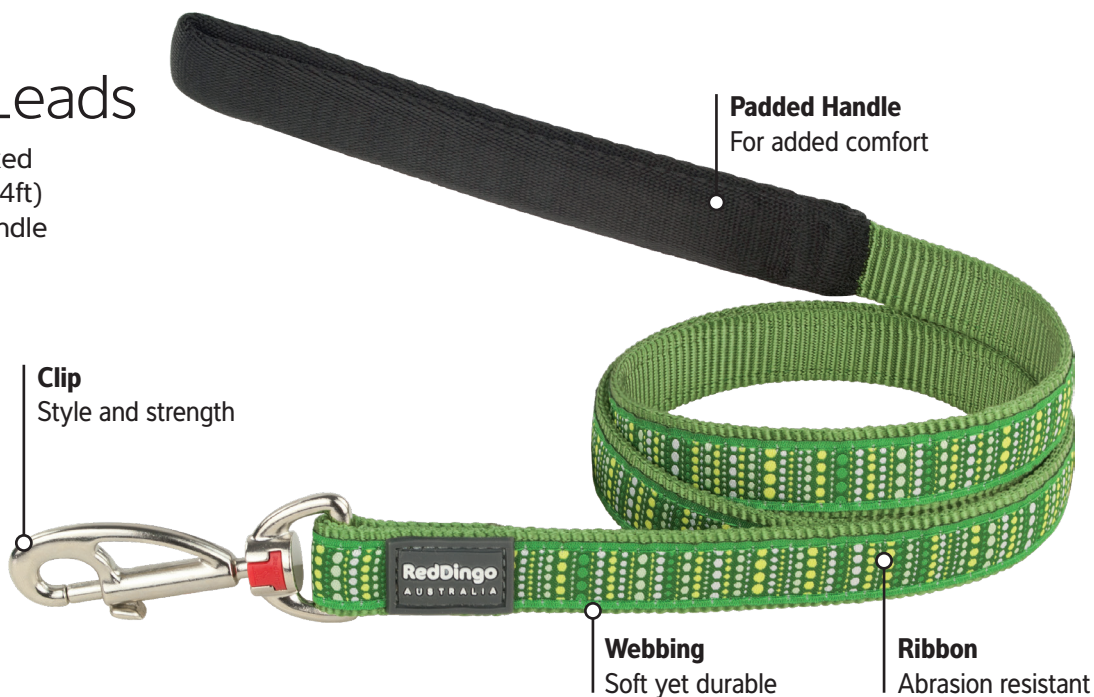

For the full range of colour and design options, see pages 16-18

Dog Collars, Leads & Harnesses

Adjustable Leads

Adjustable from 1.1m -1.8m (3½-6ft) with padded handle

Fixed Leads

Available at a fixed length of 1.2m (4ft) with padded handle

For the full range of colour and design options, see pages 16-18

Dog Collars, Leads & Harnesses

Adjustable Harnesses

The dog harness incorporates all of Red Dingo's quality features: exceptionally strong Bucklebones, premium nylon webbing, abrasion resistant ribbon, welded steel hardware and adjusters to ensure a snug fit. The twin Bucklebones make this style of harness the easiest to take on and off.