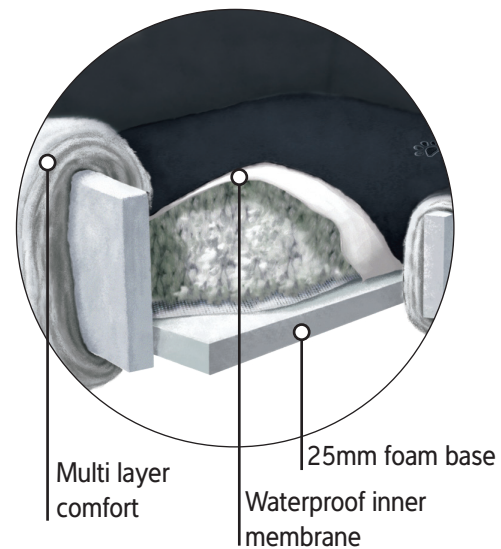

Pet Beds

Donuts

Made from premium quality materials and designed for long lasting comfort. The reinforced microfibre cover is easy to remove and machine washable, and features a waterproof inner membrane to protect the stuffing from odours and dirt.

Microfibre cover
Durability and comfort

Waterproof inner membrane
Odour and germ protection

Foam base
Guaranteed comfort

Internal foam design
Shape retention