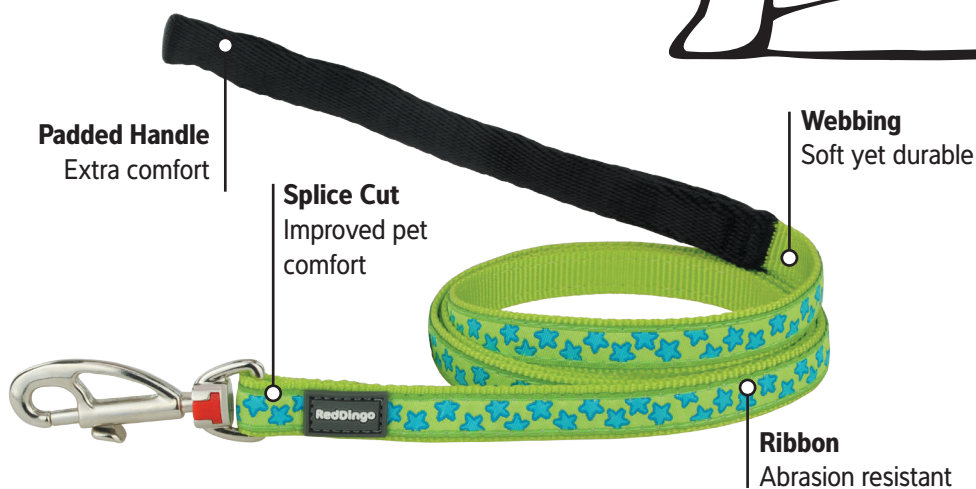

Cat Collars, Leads & Harnesses

Harnesses & Leads

Take cats outdoors safely in a versatile, good looking harness and lead ensemble. The harness is fully adjustable allowing for a snug fit.

Adjustable Harnesses

Cat Leads

CAT HARNESS AND LEAD LENGTH			
Fixed Back Strap length	Neck loop	Body loop	Lead length
8cm (3")	21-35cm (8-14")	27-48cm (11-19")	1.2m (4ft)

For the full range of colour and design options, see pages 6-8