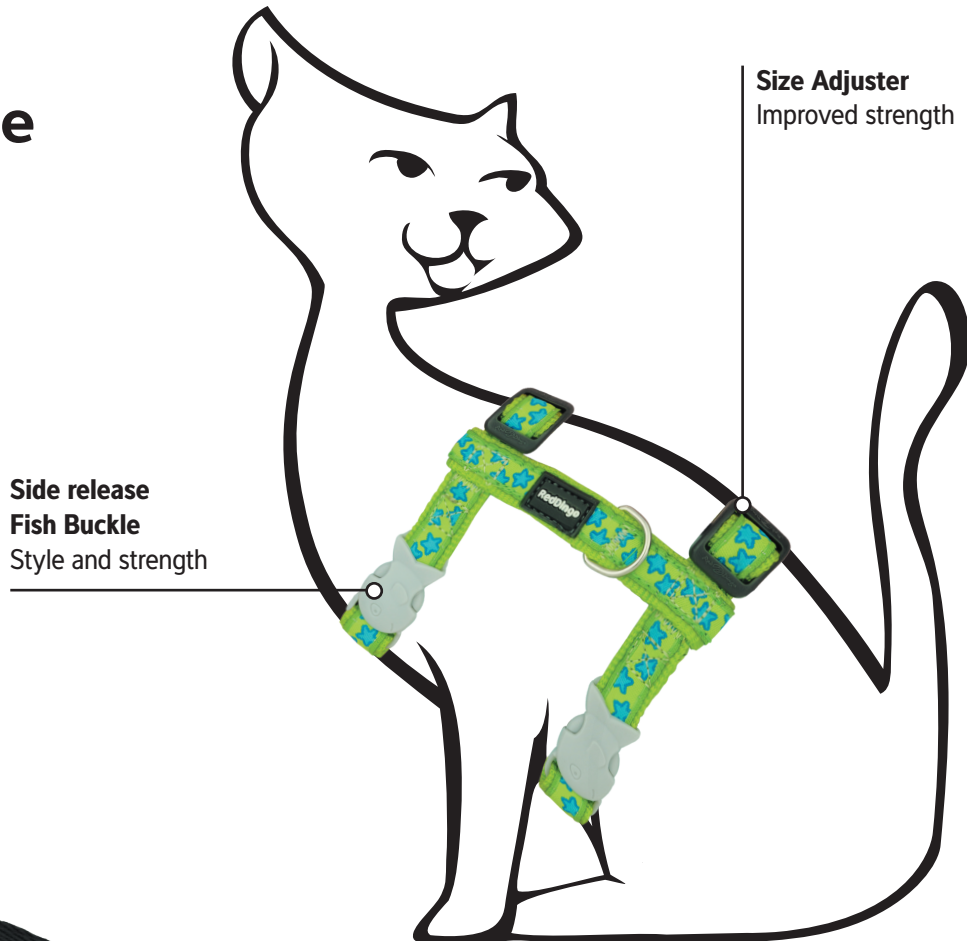

Cat Collars, Leads & Harnesses

Collars

Quality nylon webbing and abrasion resistant ribbon ensures long lasting comfort. Featuring a safety release fish clip and wildlife protection bell.

Cat Collars

Kitten Collars

	SIZES	
	CAT	KITTEN
Width	12mm (½")	8mm (⅓")
Adjustable length	20–32cm (8–13")	16–26cm (6–10")

For the full range of colour and design options, see pages 6–8

Kitten collars available in Classic colours only

Cat Collars, Leads & Harnesses

Harnesses & Leads

Take cats outdoors safely in a versatile, good looking harness and lead ensemble. The harness is fully adjustable allowing for a snug fit.

Adjustable Harnesses