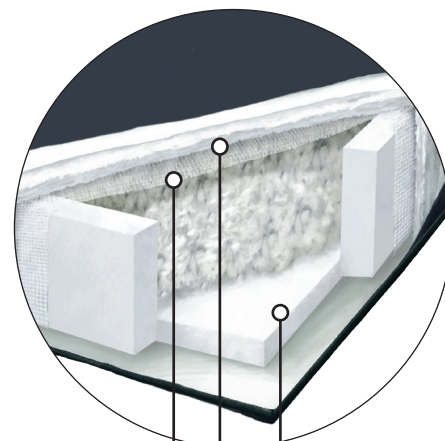

Microfibre cover
Durability and comfort

Waterproof inner membrane
Odour and germ protection

Foam base
Guaranteed comfort

Internal foam design
Shape retention

Microfibre Donut Beds

	DIMENSIONS			
	SML	MED	LGE	X-LGE
Width	45cm (18")	60cm (24")	75cm (30")	100cm (40")
Length	60cm (24")	80cm (31")	100cm (40")	130cm (51")
Height	18cm (7")	21cm (8")	21cm (8")	21cm (8")
Size Guide	Chihuahua Cat	Beagle Border Collie	Labrador, Retriever Rottweiler	Bull Mastiff St Bernard

Pet Beds

Mattresses

Foam base and sides ensure shape retention and comfort. The waterproof inner membrane ensures the stuffing cannot be contaminated by odours or liquids.

Microfibre cover
Durability and comfort