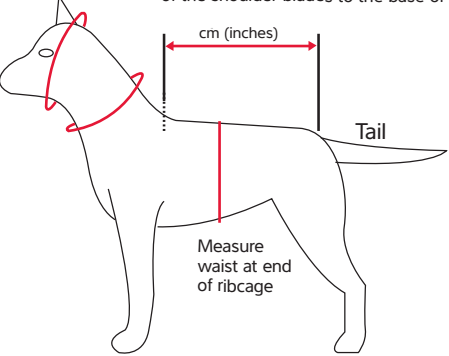

SIZE	25	30	35	40	45	50	55	60	65	70
Length (*shoulder blades to tail)	25cm 10"	30cm 12"	35cm 14"	40cm 16"	45cm 18"	50cm 20"	55cm 22"	60cm 24"	65cm 26"	70cm 28"
Head & Neck (*fits dogs up to)	32cm 12½"	41cm 16"	46cm 18"	51cm 20"	55cm 21¾"	59cm 22¾"	63cm 24¾"	66cm 26"	70cm 27½"	73cm 28¾"
Waist (*fits dogs up to)	46cm 18"	56cm 22"	64cm 25¼"	72cm 28¾"	80cm 31½"	88cm 34½"	96cm 37½"	104cm 41"	112cm 44"	120cm 47"

Refer to diagram for how to measure your dog

Dog Coats

Perfect-Fit Warm Coats

With its unique fully adjustable features, it's a coat designed for all shapes and sizes. With hollow fibre insulation, luscious fleece lining and fashionable colours, this coat will combine comfort and style in cold weather. Windproof, waterproof and fully machine washable.

Coat must fit over head and around neck

Length - is the measurement from the centre of the shoulder blades to the base of tail

cm (inches)

Tail

Measure waist at end of ribcage

45cm coat on British Bulldog
45cm coat on Whippet Cross