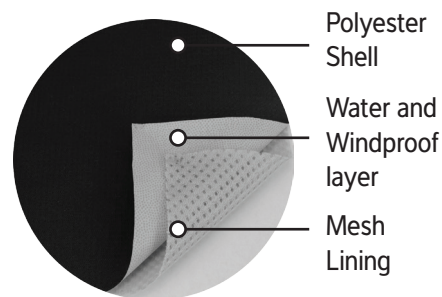

'Snap off tube'
Allows the rolls
to fit all standard
dispensers

Dispenses
Bags easily

Dog Coats

Perfect-Fit Rain Coats

With its unique fully adjustable features, it's a coat designed for all shapes and sizes. With back leg loops and reflective trim, this coat won't cramp your dog's style. Sealed seams and water and windproof construction ensure comfort in any weather.