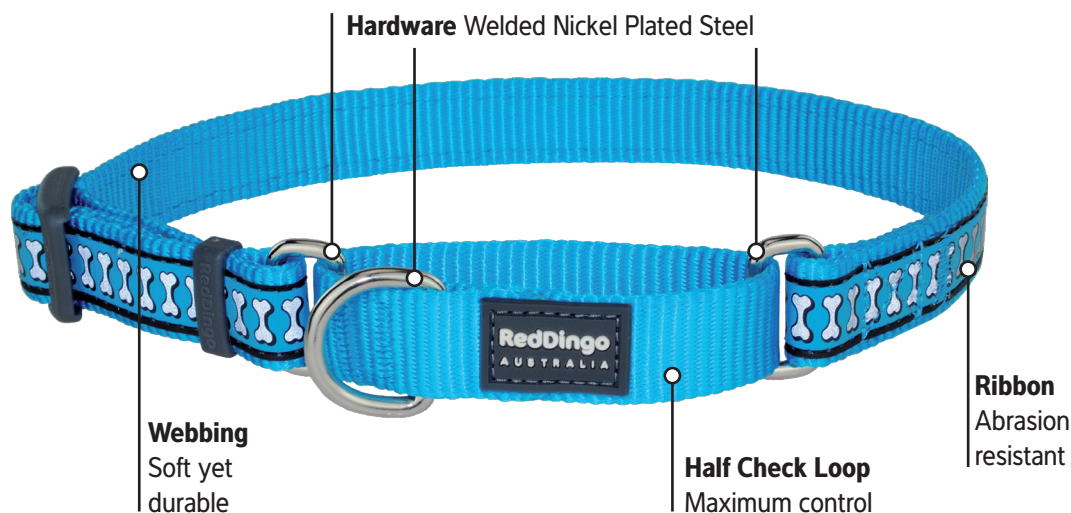

*Available in Bucklebone and select designs only

Dog Collars, Leads & Harnesses

Bucklebone Collars

Martingale Collars

The Martingale Collar, also known as a half choke collar, is designed for dogs with small heads to help prevent them backing out of a collar. It can also help control dogs prone to pulling.

*Available in Bucklebone and select designs only

Dog Collars, Leads & Harnesses

Lumitube

Illuminated Safety Collars

The LUMITUBE collar is illuminated by two powerful LEDs to keep dogs visible at night. The tube length can be cut to size and the quick release connectors make the sizing process quick and easy. The collar is waterproof and suitable for swimming and wet weather outings. LUMITUBE runs on one AAA battery (included). Replacement batteries are inexpensive and widely available. LUMITUBE has been designed to slip over the dog's head.